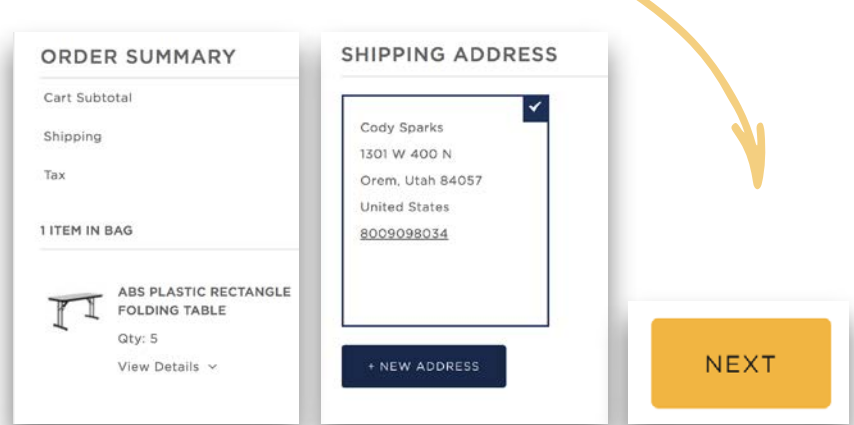

ADD TO CART

>> VIEW YOUR CART AND CHECKOUT

Click the cart icon to view and edit the items you've placed in your cart.

>> GO TO CHECKOUT

Once you're ready to check out, click GO TO CHECKOUT

GO TO CHECKOUT

>> REVIEW ORDER SUMMARY AND SHIPPING ADDRESS

Along with the items you've selected, confirm your subtotal, your shipping address, and any color or fabric choices. You'll also be able to choose your shipping method. Then, click NEXT.

>> CHOOSE YOUR PAYMENT METHOD