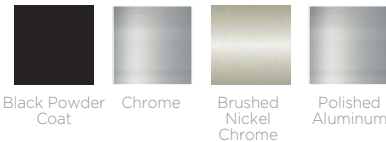

ABS TABLETOP COLOR OPTIONS

TEXTURED TABLETOP FINISHES

SMOOTH TABLETOP FINISHES (CUSTOM)

Note: SMOOTH Finish is an additional upcharge

COLUMN FINISH OPTIONS

BASE FINISH OPTIONS

PEDESTAL

TRUMPET

ABS Specialty Tables

*These tables are not recommended for longterm outdoor use.

TABLE TOP

Surface is formed from high impact ABS plastic and is permanently bonded to the internal wood laminate core. A variety of smooth and textured finishes are available.