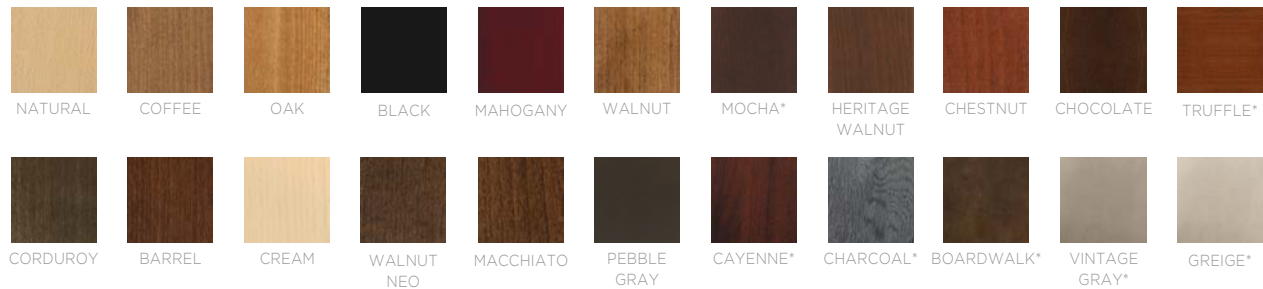

STANDARD WOOD STAIN OPTIONS

A wide range of standard stain colors are available as well as custom color matching. (A surcharge will apply to custom colors)

*Matches MityLite buffet & dining table tops

SPECIFICATIONS

BACK STYLE	ARM OPTION	FINISH	FABRICS	FABRIC YARDAGE	STANDARD GLIDE
Fixed	n/a	European Beech Hardwood	Grades 1-4+, TB133, COM	.35	Nylon

FRAME

100% solid European beech is a strong, bendable, and renewable hardwood. This attractive, light-colored wood accepts stain well.